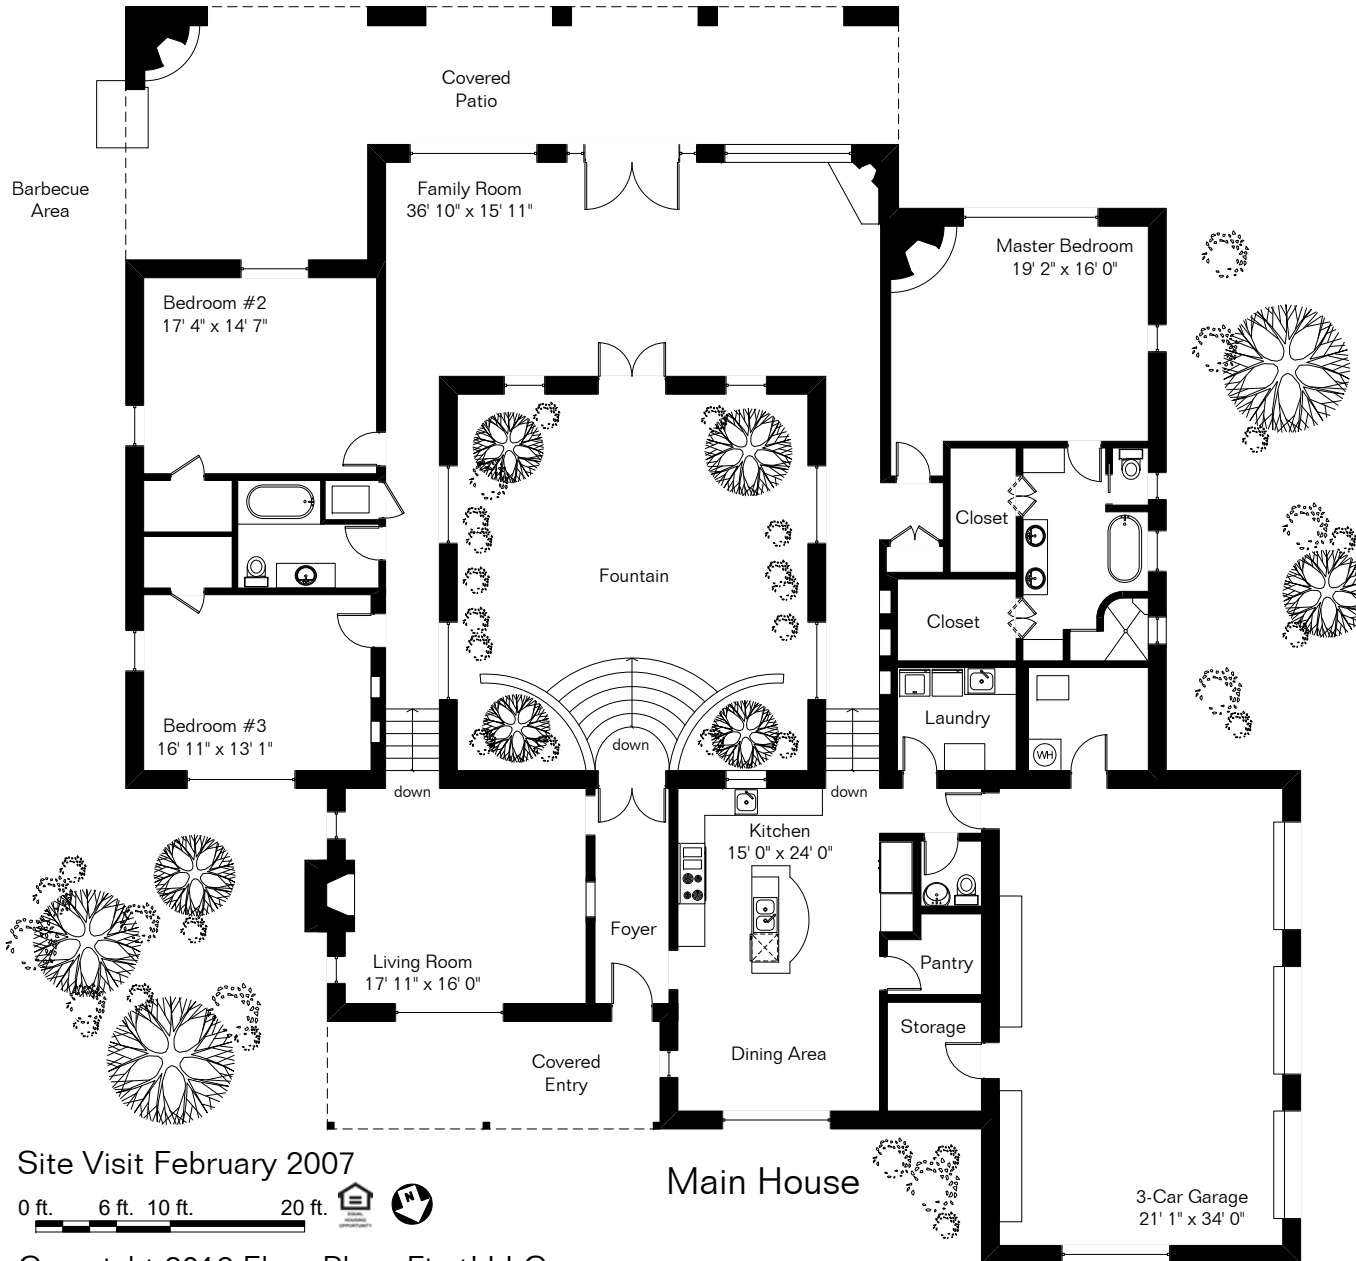

The square footages and room size information are deemed to be reliable but are not guaranteed and should be independently verified.

# 2406 E Placita De La Victoria

Pool & Spa Area

**Guest House**  
Guest House is further from house than shown

Main House 3,630 Sq Ft  
 Guest House 441 Sq Ft  

---

 Total Living Area 4,071 Sq Ft  
 Garage 989 Sq Ft

**Floor Plans First!**  
 See the Floor Plan First!