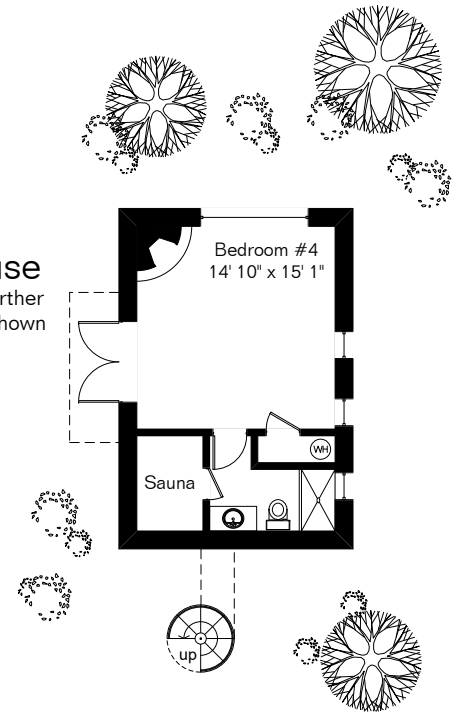

The square footages and room size information are deemed to be reliable but are not guaranteed and should be independently verified.

# 2406 E Placita De La Victoria

Pool & Spa Area

**Guest House**  
Guest House is further from house than shown

Main House 3,630 Sq Ft  
 Guest House 441 Sq Ft  

---

 Total Living Area 4,071 Sq Ft  
 Garage 989 Sq Ft

**Floor Plans First!**  
 See the Floor Plan First!